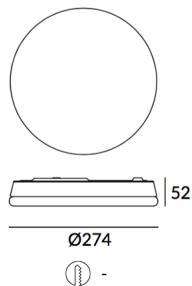

## CIRCLE Ceiling fixture

Designer: Gemma Bernal

**Description**

Bath for indoor use.

For downlighting. Design by G. Bernal. Timeless design. Super slim. No visible screws. High performance W/effective lumens. Optimum price-performance. IP protection, ideal for bathrooms. High durability for intensive use. Structure material: Steel. Structure finish: Chrome. Diffuser material: Glass. Diffuser finish: Opal white. Warranty: 2 Years.

**Finish**

Chrome  
Opal white

**Material**

Steel  
Glass

IP44

6

**TECHNICAL CHARACTERISTICS****Light source**

Light source: LED EDISON  
Output (W): 24.6 W  
Total power consumption (W): 24.6 W  
Color temperature: Warm White - 3000K  
CRI: 80  
Real Lumen: 1382  
Nominal Lumen: 2495  
Qty Leds: 44  
Lm/Real W: 56  
Life Time: 50.000h L70B50  
Bin / Grup: 303  
MacAdam steps: 3 STEPS  
UGR: 18.1  
Photobiological risk: RG0

The photograph may not match the reference exactly. Please read the product description to identify the finish.

IRON / CHROME

Ø274

52

ACRYL / WHITE

120°

Ø200

Ø5