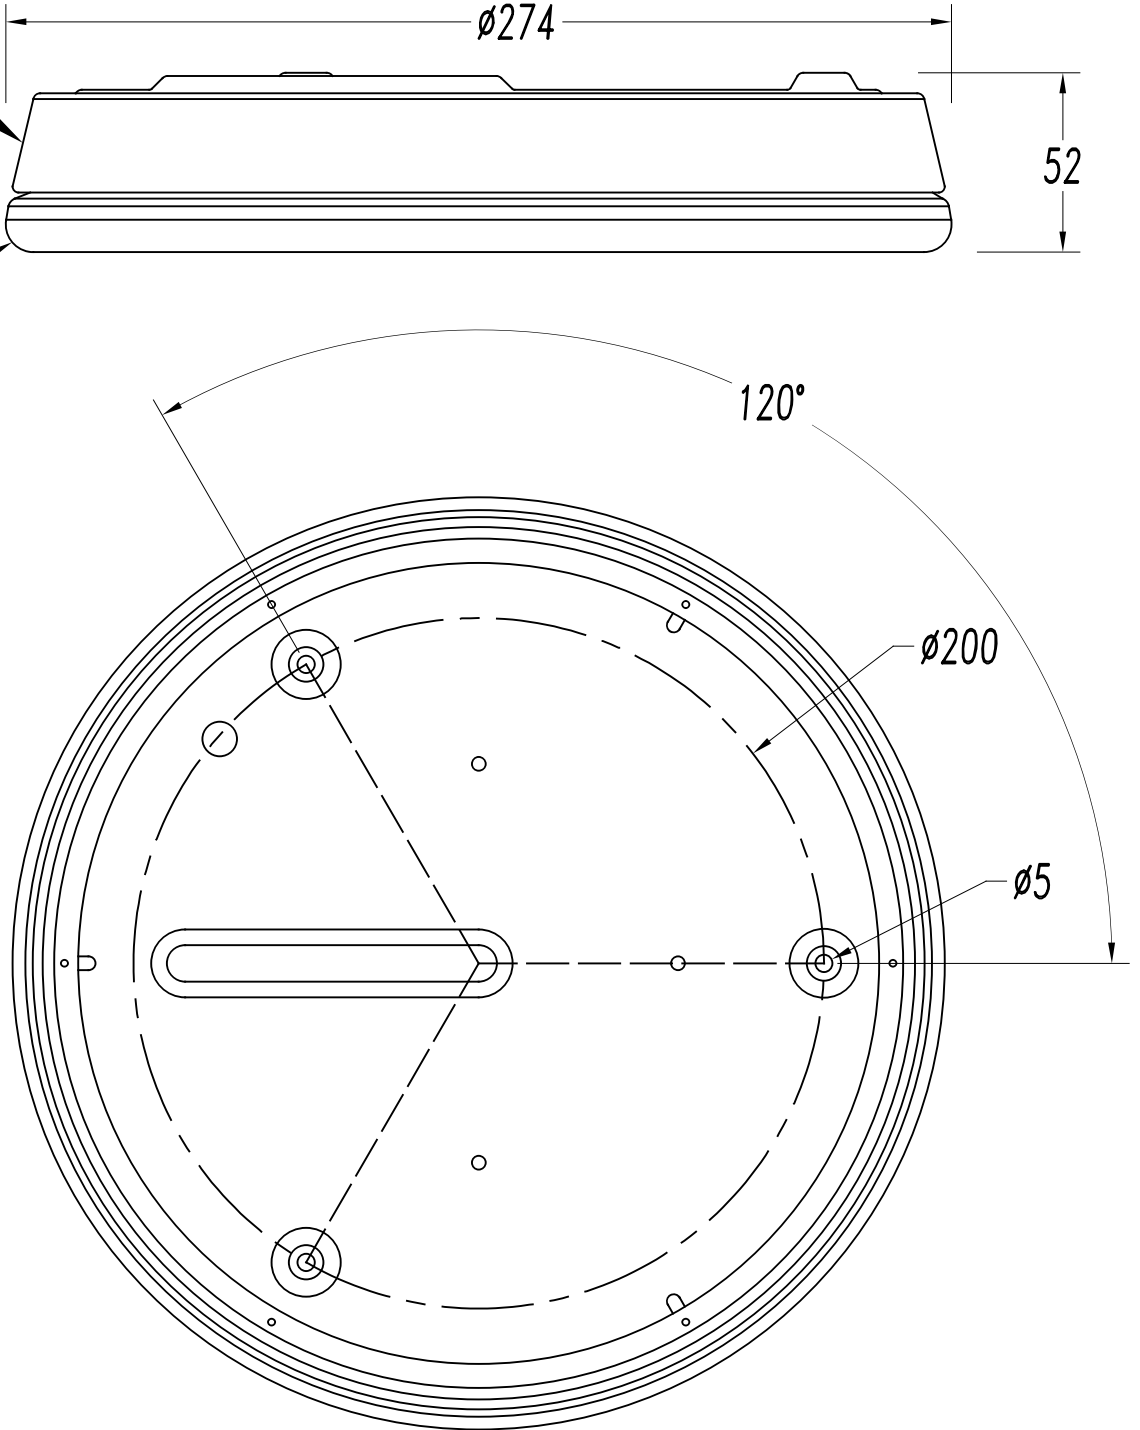

## CIRCLE Ceiling fixture

Designer: Gemma Bernal

**Description**

Bath for indoor use.

For downlighting. Design by G. Bernal. Timeless design. Super slim. No visible screws. High performance W/effective lumens. Optimum price-performance. IP protection, ideal for bathrooms. High durability for intensive use. Structure material: Steel. Structure finish: Chrome. Diffuser material: Glass. Diffuser finish: Opal white. Warranty: 2 Years.

**Finish**

Chrome  
Opal white

**Material**

Steel  
Glass

IP44

6

**TECHNICAL CHARACTERISTICS****Light source**

Light source: LED EDISON  
Output (W): 24.6 W  
Total power consumption (W): 24.6 W  
Color temperature: Warm White - 3000K  
CRI: 80  
Real Lumen: 1382  
Nominal Lumen: 2495  
Qty Leds: 44  
Lm/Real W: 56  
Life Time: 50.000h L70B50  
Bin / Grup: 303  
MacAdam steps: 3 STEPS  
UGR: 18.1  
Photobiological risk: RG0

**GEAR**

Brand: DIRECTE AC  
Gear included: Yes, electronic  
Voltage / Frequency:  
220-240VAC/50-60Hz  
Power Factor: 0.98  
Flickering: 100%

**Luminaire**

Warranty: 2 Years

**Logistics**

Energy Efficiency: LED A++  
EAN Code: 8435381497392  
Net Weight (Kg): 1.315  
Weight in Kg (packaged): 1.812  
Packing: 337 x 337 x 140  
Masterbox: 6

The photograph may not match the reference exactly. Please read the product description to identify the finish.

IRON / CHROME

Ø274

52

ACRYL / WHITE

120°

Ø200

Ø5