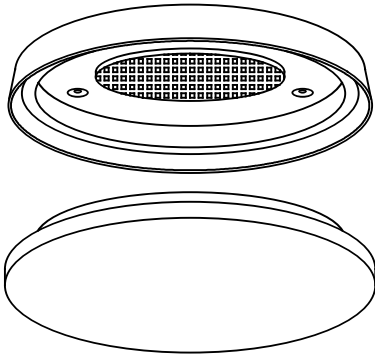

## CIRCLE Ceiling fixture

Designer: Gemma Bernal

**Description**

Bath for indoor use.

For downlighting. Design by G. Bernal. Timeless design. Super slim. No visible screws. High performance W/effective lumens. Optimum price-performance. IP protection, ideal for bathrooms. High durability for intensive use. Structure material: Steel. Structure finish: Chrome. Diffuser material: Glass. Diffuser finish: Opal white. Warranty: 2 Years.

**Finish**

Chrome  
Opal white

**Material**

Steel  
Glass

IP44

6

**TECHNICAL CHARACTERISTICS****Light source**

Light source: LED EDISON  
Output (W): 24.6 W  
Total power consumption (W): 24.6 W  
Color temperature: Warm White - 3000K  
CRI: 80  
Real Lumen: 1382  
Nominal Lumen: 2495  
Qty Leds: 44  
Lm/Real W: 56  
Life Time: 50.000h L70B50  
Bin / Grup: 303  
MacAdam steps: 3 STEPS  
UGR: 18.1  
Photobiological risk: RG0

The photograph may not match the reference exactly. Please read the product description to identify the finish.

IRON / CHROME

Ø274

52

ACRYL / WHITE

120°

Ø200

Ø5

**1**

**2**

**3**

**4**

**5**