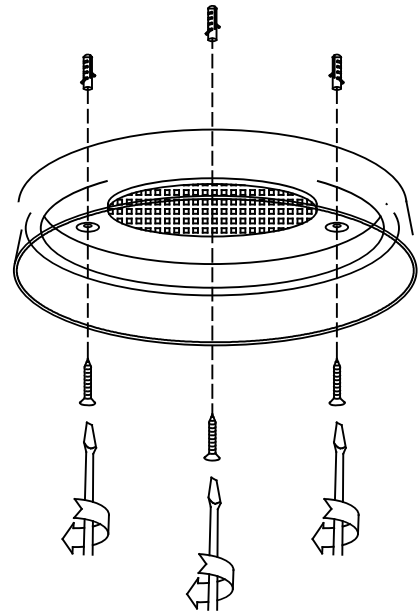

## CIRCLE Ceiling fixture

Designer: Gemma Bernal

**Description**

Bath for indoor use.

For downlighting. Design by G. Bernal. Timeless design. Super slim. No visible screws. High performance W/effective lumens. Optimum price-performance. IP protection, ideal for bathrooms. High durability for intensive use. Structure material: Steel. Structure finish: Chrome. Diffuser material: Glass. Diffuser finish: Opal white. Warranty: 2 Years.

**Finish**

Chrome  
Opal white

**Material**

Steel  
Glass

IP44

6

**TECHNICAL CHARACTERISTICS****Light source**

Light source: LED EDISON  
Output (W): 24.6 W  
Total power consumption (W): 24.6 W  
Color temperature: Warm White - 3000K  
CRI: 80  
Real Lumen: 1382  
Nominal Lumen: 2495  
Qty Leds: 44  
Lm/Real W: 56  
Life Time: 50.000h L70B50  
Bin / Grup: 303  
MacAdam steps: 3 STEPS  
UGR: 18.1  
Photobiological risk: RG0

The photograph may not match the reference exactly. Please read the product description to identify the finish.

IRON / CHROME

Ø274

52

ACRYL / WHITE

120°

Ø200

Ø5

**1**

**2**

**3**

**4**

**5**