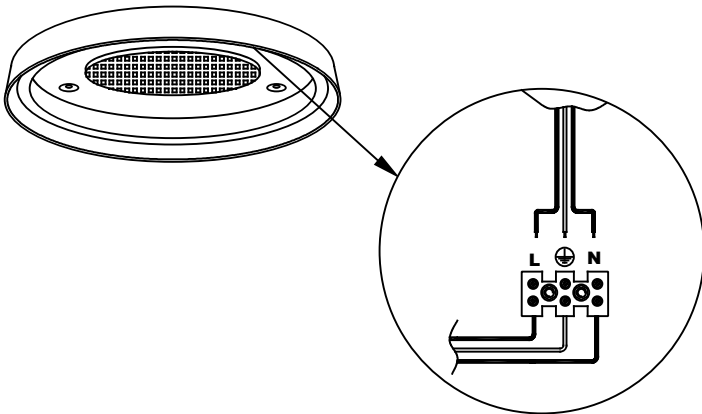

## CIRCLE Ceiling fixture

Designer: Gemma Bernal

**Description**

Bath for indoor use.

For downlighting. Design by G. Bernal. Timeless design. Super slim. No visible screws. High performance W/effective lumens. Optimum price-performance. IP protection, ideal for bathrooms. High durability for intensive use. Structure material: Steel. Structure finish: Chrome. Diffuser material: Glass. Diffuser finish: Opal white. Warranty: 2 Years.

**Finish**

Chrome  
Opal white

**Material**

Steel  
Glass

IP44

6

**TECHNICAL CHARACTERISTICS****Light source**

Light source: LED EDISON  
Output (W): 24.6 W  
Total power consumption (W): 24.6 W  
Color temperature: Warm White - 3000K  
CRI: 80  
Real Lumen: 1382  
Nominal Lumen: 2495  
Qty Leds: 44  
Lm/Real W: 56  
Life Time: 50.000h L70B50  
Bin / Grup: 303  
MacAdam steps: 3 STEPS  
UGR: 18.1  
Photobiological risk: RG0

The photograph may not match the reference exactly. Please read the product description to identify the finish.

IRON / CHROME

Ø274

52

ACRYL / WHITE

120°

Ø200

Ø5

**1**

**2**

**3**

**4**

**5**