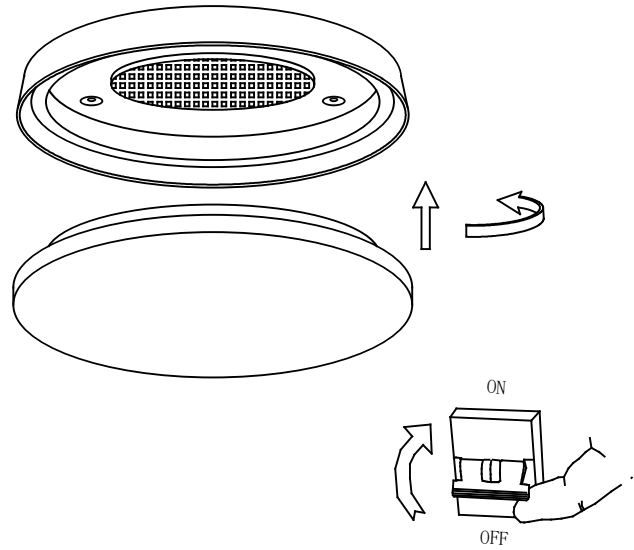

## CIRCLE Ceiling fixture

Designer: Gemma Bernal

**Description**

Bath for indoor use.

For downlighting. Design by G. Bernal. Timeless design. Super slim. No visible screws. High performance W/effective lumens. Optimum price-performance. IP protection, ideal for bathrooms. High durability for intensive use. Structure material: Steel. Structure finish: Chrome. Diffuser material: Glass. Diffuser finish: Opal white. Warranty: 2 Years.

**Finish**

Chrome  
Opal white

**Material**

Steel  
Glass

IP44

6

**TECHNICAL CHARACTERISTICS****Light source**

Light source: LED EDISON  
Output (W): 24.6 W  
Total power consumption (W): 24.6 W  
Color temperature: Warm White - 3000K  
CRI: 80  
Real Lumen: 1382  
Nominal Lumen: 2495  
Qty Leds: 44  
Lm/Real W: 56  
Life Time: 50.000h L70B50  
Bin / Grup: 303  
MacAdam steps: 3 STEPS  
UGR: 18.1  
Photobiological risk: RG0

The photograph may not match the reference exactly. Please read the product description to identify the finish.

IRON / CHROME

Ø274

52

ACRYL / WHITE

120°

Ø200

Ø5

**1**

**2**

**3**

**4**

**5**