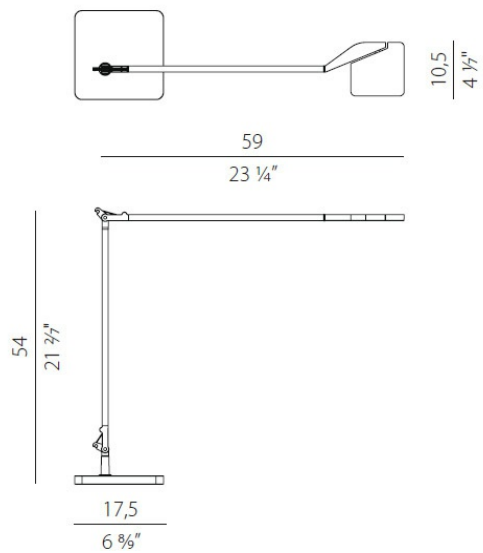

## DATA SHEET

Code	C07701.000.0409
System power consumption	10W
Light source	LED
Light source lifetime	L90 (B10) 50'000h
Colour temperature	3000K Ra >90
Light distribution	adjustable
Apertura fascio	90°
Power supply	220-240V AC
Frequency	50/60Hz
Electrical configuration	dimnable (Step DIM)
Driver	integrated included
Nominal luminous flux	600lm
Lumen output	526lm
Efficiency	87.667%
Weight	4,2050Kg
Protection degree	IP40
Colour tollerances	SDCM 3

Colour

matt white

 TECHNICAL DRAWING

 DIAGRAMMA POLARE