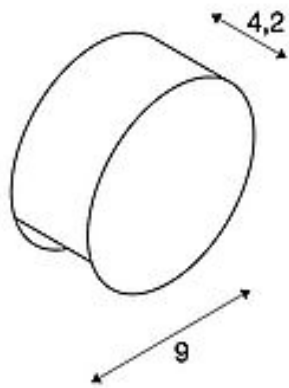

PEMA

wall light, LED, 3000K, IP44, silver-grey, 4 W

Article number	231012
Feed-in capability	No
Lamp included	No
Depth	4.2 cm
Diameter	9 cm
Net weight	0.311 kg
Gross weight	0.343 kg
Voltage	230V ~50Hz
Protection class	I
IP-rating	IP 44
Average lifespan	30000 Hours
Colour temperature	3000 Kelvin
Colour rendering index	> 80
Luminous flux	125 lm
Energy efficiency class	A++
Catalogue page	BIG WHITE 2018: 253
Light distribution type 1	direct
Colour	Silver-grey
Form	round
Material	Aluminium
Way of mounting	Surface mounted / Wall mounted

The PEMA wall light is equipped with a high-performance power LED available in warm white light colour version. The electrical connection of the luminaire, which is made from aluminium, is made directly to the 230V mains supply. Thanks to its IP44 protection class, the luminaire is suitable for outdoor use. This luminaire contains built-in LED lamps. EEL A - A++ The lamps in the luminaire cannot be replaced.