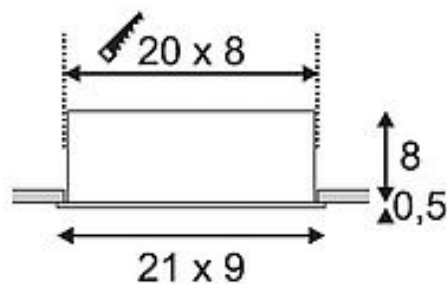

### KADUX 3 SET recessed fitting

triple-headed LED, 3000K, rectangular, brushed aluminium, 38°, 3x9W, incl. driver

Article number	115726
Feed-in capability	No
Lamp included	No
Installation length	20 cm
Installation width	8 cm
Installation depth	8 cm
Tilt range	25 Degree
Length	21 cm
Width	9 cm
Height	8.5 cm
Net weight	0.745 kg
Gross weight	0.829 kg
Voltage	220-240V ~50/60Hz sec. 350mA
Protection class	II
Beam angle	38 Degree
Average lifespan	40000 Hours
Colour temperature	3000 Kelvin
Colour rendering index	> 80
Luminous flux	1920 lm
Energy efficiency class	A++
Light distribution type 1	direct
Light distribution type 2	rotationally symmetric
Catalogue page	BIG WHITE 2018: 619
Colour	brushed aluminium
Form	square
Material	Aluminium/steel
Way of mounting	Recessed mounted / Ceiling recessed