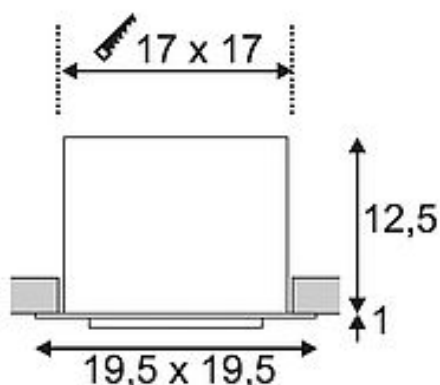

KADUX 1 SET recessed fitting

single-headed LED, 3000K ex, square, matt white, 30°, 29W, incl. driver, clip springs

Article number	115731
Feed-in capability	No
Lamp included	No
Installation length	17 cm
Installation width	17 cm
Installation depth	12.5 cm
Length	19.5 cm
Width	19.5 cm
Height	12.5 cm
Net weight	1.607 kg
Gross weight	2.31 kg
Voltage	100-240V ~50/60Hz sec. 700mA
Protection class	I
Beam angle	30 Degree
Average lifespan	30000 Hours
Colour temperature	3000 Kelvin
Colour rendering index	> 80
Luminous flux	2500 lm
Energy efficiency class	A++
Catalogue page	BIG WHITE 2018: 620
Light distribution type 1	direct
Light distribution type 2	rotationally symmetric
Colour	matt white
Form	square
Material	Aluminium/steel
Way of mounting	Recessed mounted / Ceiling recessed