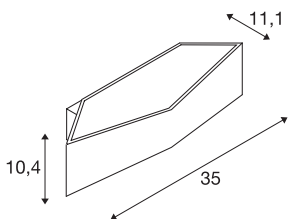

TECHNICAL DATA

| | |
|-------------------------------------|------------------------|
| Item no.: | 151740 |
| Lamps included | 0 |
| Primary nominal voltage | 220-240V ~50/60Hz mA/V |
| Secondary power / secondary voltage | 500 mA/V |
| Width | 35.0 cm |
| Height | 10.4 cm |
| Depth | 11.1 cm |
| Net weight | 1.103 kg |
| Gross weight | 1.479 kg |
| IP Code | IP 20 |
| Safety class | I |
| Assembly | Surface |
| Assembly details | Wall |
| Dimming technology | Leading edge |
| Wattage | 22 W |
| Lumen | 500 lm |
| Colour temperature | 1700-2700 Kelvin |
| Color | black |
| CRI | >90 |
| Binning | 6 |
| LXXBXX data | 70/50 |
| Service life | 30000 h |