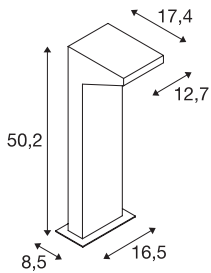

IPERI 50

outdoor floor stand, LED, 4000K, IP44, anthracite, 48 LED, L/W/H 17.4/12.7/50.2 cm

The square aluminium IPERI 50 floor stand is fitted with a large number of powerful SMD LEDs. With protection class IP44, it is suitable for outdoor use. The different colour versions available are supplied with connection box for simplified installation. An earth spike is available as an option. In addition, the installation can be extended by wall lights of the series.

TECHNICAL DATA

Item no.:	231305
Lamps included	0
Primary nominal voltage	230V ~50Hz mA/V
Length	12.7 cm
Width	17.4 cm
Height	50.2 cm
Net weight	1.654 kg
Gross weight	2.087 kg
IP Code	IP 44
Safety class	II
Assembly	Surface
Assembly details	Ground
Wattage	5 W
Lumen	320 lm
Colour temperature	4000 Kelvin
Color	anthracite
CRI	>70
LXXBXX data	70/50
Service life	25000 h
BIG WHITE Page	605

Accessories

231231	EARTH SPIKE , for IPERI, galvanised steel, length 50cm incl. bolts
--------	--

Notes
