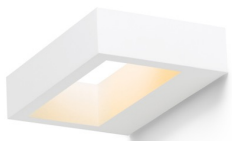

COSETTE

LED 5W 430 lm Ra 80

Bidirectional plaster wall light. Can be colored with indoor paint. Supplied with a built-in driver.

RP EUR incl. VAT

R10467

COSETTE wall plaster 230V LED 5W 3000K

120,-

3D model