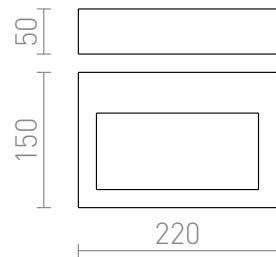

COSETTE

LED 5W 430 lm Ra 80

Bidirectional plaster wall light. Can be colored with indoor paint. Supplied with a built-in driver.

RP EUR incl. VAT

R10467

COSETTE wall plaster 230V LED 5W 3000K

120,-

3D model