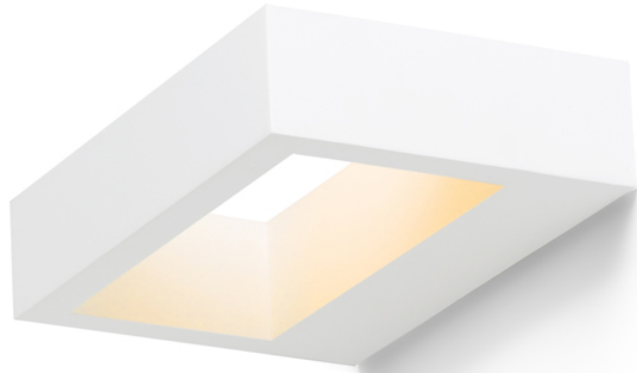

COSETTE

LED 5W 430 lm Ra 80

Bidirectional plaster wall light. Can be colored with indoor paint. Supplied with a built-in driver.

RP EUR incl. VAT

R10467

COSETTE wall plaster 230V LED 5W 3000K

120,-

3D model