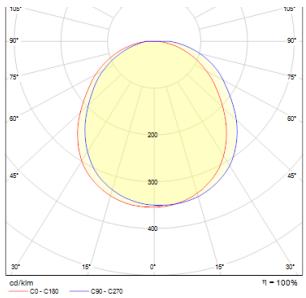

LED 9,6W 460 lm Ra 80

Round wall light with integrated LED for indirect illumination by reflecting the light off the wall. Suitable for interior and exterior use.

RP EUR incl. VAT

R12550

VELLAMO wall white 230V LED 9.6W IP54
3000K

98,-

IP54