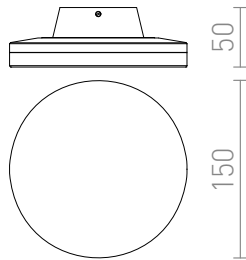

LED 9,6W 460 lm Ra 80

Round wall light with integrated LED for indirect illumination by reflecting the light off the wall. Suitable for interior and exterior use.

RP EUR incl. VAT

R12550

VELLAMO wall white 230V LED 9.6W IP54
3000K

98,-

IP54