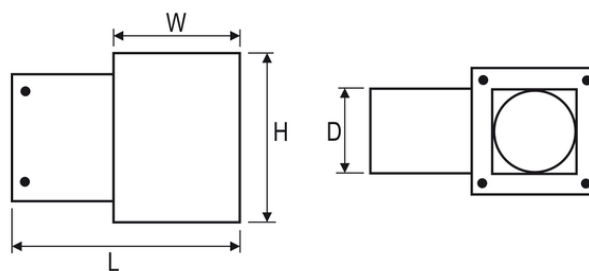

140122.5L011.608 CARO 1 LED 8W 3000K IP65 22° gray

Decorative facade luminaire mainly for outdoor applications, featuring high quality LED light sources.

TECHNICAL DATA	Mounting: directly on the wall, directly on the wall Body: high pressure die-cast aluminum Colour: gray Mounting on flammable surfaces: yes
ELECTRICAL DATA	Power supply efficiency: >71% Power: 220-240V 50/60Hz Includes light source: yes Output current [mA]: 350 Type of equipment: ED Light source / lamp: LED Electrical connection: max 3x2,5 mm ² wire
OPTICAL DATA	Light distribution: circular Way of lighting: direct Diffuser: glass CRI/Ra: ≥80 Beam angle: 22° Lumen LED [lm]: 670 Lumen luminaire [lm]: 450 Colour temperature [K]: 3000
GENERAL DATA	Lifetime (L80B10): 50 000 h Operating temperature range: -30°C ... +40°C Warranty: 5 years Application: facades, hotels, shopping centers, restaurants, museums

Code	Luminaire power [W]	Lumen luminaire [lm]	Efficacy [lm/W]	Colour temperature [K]	CRI/Ra	Beam angle
140122.5L011.608	8	450	56	3000	≥80	22°

Code	Dimensions [mm] L W H D	Mounting dimensions [mm] H D	Pallet quantity	Quantity in package	Net weight [kg]
140122.5L011.608	270 150 200 100	80 60	112	1	3,2

**LIGHT BEAM CURVES****WAY OF LIGHTING**