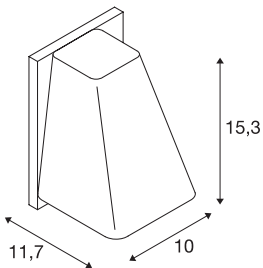

## TECHNICAL DATA

Item no.:	227194
Socket	GU10
Lamp	QPAR51
Number of sockets	1
Lamps included	0
Primary nominal voltage	220-240V ~50/60Hz mA/V
Width	10.0 cm
Height	15.3 cm
Depth	11.7 cm
Net weight	0.739 kg
Gross weight	0.906 kg
IP Code	IP 44
Safety class	I
Assembly	Surface
Assembly details	Wall
Wattage	50 W
Color	grey
BIG WHITE Page	661