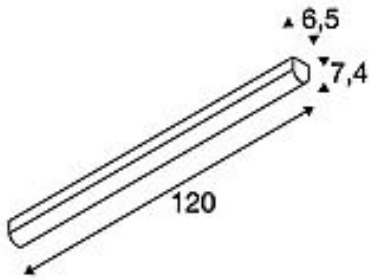

BENA

ceiling light, LED, 3000K, white, L/W/H 120/6.5/7.4 cm

Article number	631337
Feed-in capability	No
Lamp included	No
Length	120 cm
Width	6.5 cm
Height	7.4 cm
Net weight	1.898 kg
Gross weight	2.154 kg
Voltage	220-240V ~50/60Hz sec. 700mA
Protection class	I
Beam angle	120 Degree
Average lifespan	50000 Hours
Colour temperature	3000 Kelvin
Colour rendering index	> 80
Luminous flux	3200 lm
Energy efficiency class	A++
Catalogue page	BIG WHITE 2019: 279
Colour	white
Form	square
Light distribution type 1	direct
Light distribution type 2	symmetric
Material	Steel/PMMA
Way of mounting	Surface mounted / Ceiling mounted / Wall mounted

The BENA LED 120 wall and ceiling light is a professional luminaire for surface mounting. There is a 28 Watt LED within the white frame which provides the necessary illumination strength. The luminaire is ideal for modern furnishings due to its functional light, and is optionally available in cold and warm white. Thanks to the built-in LED driver, the BENA LED 120 wall and ceiling light is ready for direct connection to the 230V mains power supply.