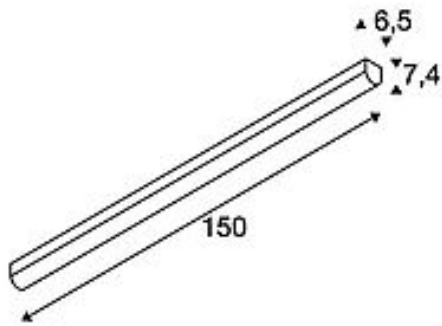

The BENA LED 150 wall and ceiling light is a professional luminaire for surface mounting. There is a 38 Watt LED within the white frame which provides the necessary illumination strength. The luminaire is ideal for modern furnishings due to its functional light, and is optionally available in cold and warm white. Thanks to the built-in LED driver, the BENA LED 150 wall and ceiling light is ready for direct connection to the 230V mains power supply.

Notes