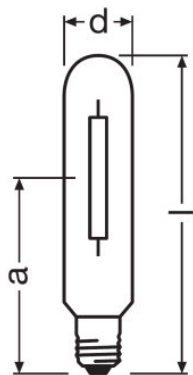

Product family datasheet

Product description	Lifespan B5	Additional product data	Capabilities			Country specific categorizations
		Base (standard designation)	Dimmable	Burning position	Enclosed luminaire required	ILCOS
NAV-T 100 W SUPER 4Y ¹⁾	20000 h	E40	Yes ²⁾	Any	No	ST-100-H/E/SL-E40-47/210
NAV-T 150 W SUPER 4Y ¹⁾	20000 h	E40	Yes ²⁾	Any	No	ST-150-H/E/SL-E40-47/210
NAV-T 250 W SUPER 4Y ¹⁾	20000 h	E40	Yes ²⁾	Any	No	ST-250-H/E/SL-E40-47/257
NAV-T 400 W SUPER 4Y ¹⁾	20000 h	E40	Yes	Any	No	ST-400-H/E/SL-E40-47/285
NAV-T 600 W SUPER 4Y ¹⁾	20000 h	E40	Yes	Any	No	ST-600-H/E/SL-E40-47/285

¹⁾ Important: Before replacing for NAV Standard lamps in existing installations, check that the igniters are suitable

²⁾ In combination with POWERTRONIC PTo