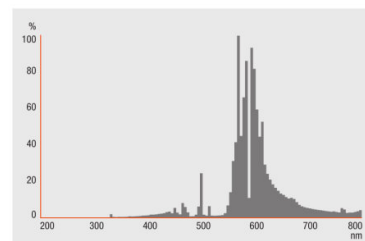

Product family datasheet

Product description	Lifespan B5	Additional product data	Capabilities			Country specific categorizations
		Base (standard designation)	Dimmable	Burning position	Enclosed luminaire required	ILCOS
NAV-T 100 W SUPER 4Y ¹⁾	20000 h	E40	Yes ²⁾	Any	No	ST-100-H/E/SL-E40-47/210
NAV-T 150 W SUPER 4Y ¹⁾	20000 h	E40	Yes ²⁾	Any	No	ST-150-H/E/SL-E40-47/210
NAV-T 250 W SUPER 4Y ¹⁾	20000 h	E40	Yes ²⁾	Any	No	ST-250-H/E/SL-E40-47/257
NAV-T 400 W SUPER 4Y ¹⁾	20000 h	E40	Yes	Any	No	ST-400-H/E/SL-E40-47/285
NAV-T 600 W SUPER 4Y ¹⁾	20000 h	E40	Yes	Any	No	ST-600-H/E/SL-E40-47/285

¹⁾ Important: Before replacing for NAV Standard lamps in existing installations, check that the igniters are suitable

²⁾ In combination with POWERTRONIC PTo