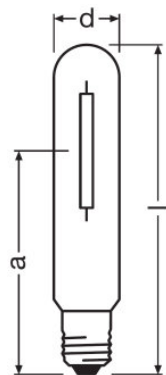

Product family datasheet

Product description	Lifespan B5	Additional product data	Capabilities			Country specific categorizations
		Base (standard designation)	Dimmable	Burning position	Enclosed luminaire required	ILCOS
NAV-T 100 W SUPER 4Y ¹⁾	20000 h	E40	Yes ²⁾	Any	No	ST-100-H/E/SL-E40-47/210
NAV-T 150 W SUPER 4Y ¹⁾	20000 h	E40	Yes ²⁾	Any	No	ST-150-H/E/SL-E40-47/210
NAV-T 250 W SUPER 4Y ¹⁾	20000 h	E40	Yes ²⁾	Any	No	ST-250-H/E/SL-E40-47/257
NAV-T 400 W SUPER 4Y ¹⁾	20000 h	E40	Yes	Any	No	ST-400-H/E/SL-E40-47/285
NAV-T 600 W SUPER 4Y ¹⁾	20000 h	E40	Yes	Any	No	ST-600-H/E/SL-E40-47/285

¹⁾ Important: Before replacing for NAV Standard lamps in existing installations, check that the igniters are suitable

²⁾ In combination with POWERTRONIC PTo