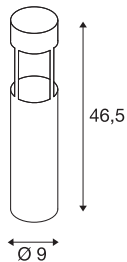

## SLOTS 45

outdoor floor stand, LED, 3000K, anthracite, Ø/H  
9/46.5 cm, max. 6.3W

In the SLOTS 45 floor stand made from aluminium, the incorporated COB LED module generates an indirectly radiating warm white light. With protection class IP44, it is suitable for outdoor use. As an option, a screw set as well as a connection box for safe electrical connection is available within the round bollard. A concrete anchor set is included.

## TECHNICAL DATA

Item no.:	231815
Lamps included	0
Primary nominal voltage	220-240V ~50/60Hz mA/V
Height	46.5 cm
Diameter	9.0 cm
Net weight	1.329 kg
Gross weight	1.619 kg
IP Code	IP 44
Safety class	I
Assembly	Surface
Assembly details	Ground
Wattage	6.3 W
Lumen	200 lm
Colour temperature	3000 Kelvin
Beam angle	68 °
Color	anthracite
CRI	>80
Binning	6
LXXBXX data	70/50
Service life	25000 h
Ambient temperature	40 °C
BIG WHITE Page	591