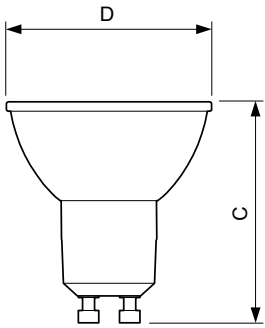

Material Nr. (12NC)	929001217902
Net Weight (Piece)	0.038 kg

Dimensional drawing

GU10 230V 4W-35W 260lm 60D 3000K GU10 ND

Product	D	C
Corepro LEDspot 3.5-35W GU10 830 36D	50 mm	54 mm

Photometric data

CorePro LEDspotMV 35W GU10 830 36D CLA