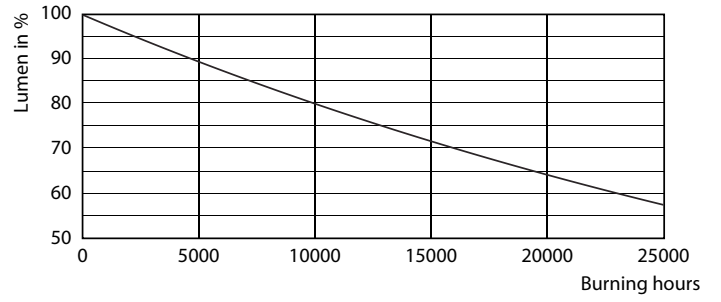

CLA LEDspotMV 50W GU10 827 36D ND