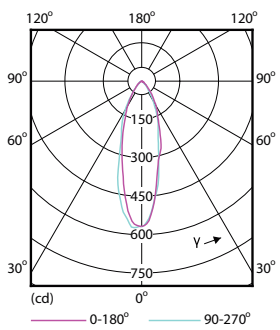

Product data

General Information	
Cap-Base	GU10 [GU10]
RoHS mark	RoHS mark
Nominal Lifetime (Nom)	15000 h
Switching Cycle	50000X
Technical Type	3.5-35W
Light Technical	
Color Code	830 [CCT of 3000K]
Beam Angle (Nom)	36 °
Luminous Flux (Nom)	265 lm
Luminous Flux (Rated) (Nom)	265 lm
Luminous Intensity (Nom)	565 cd
Color Designation	White (WH)
Rated Beam Angle	36 °
Correlated Color Temperature (Nom)	3000 K
Luminous Efficacy (rated) (Nom)	75.00 lm/W
Color Consistency	<6
Color Rendering Index (Nom)	80
LLMF At End Of Nominal Lifetime (Nom)	70 %
Luminous Flux in 90° Cone (Rated)	265 lm

Material Nr. (12NC)	929001217902
Net Weight (Piece)	0.038 kg

Dimensional drawing

GU10 230V 4W-35W 260lm 60D 3000K GU10 ND

Product	D	C
Corepro LEDspot 3.5-35W GU10 830 36D	50 mm	54 mm

Photometric data

CorePro LEDspotMV 35W GU10 830 36D CLA