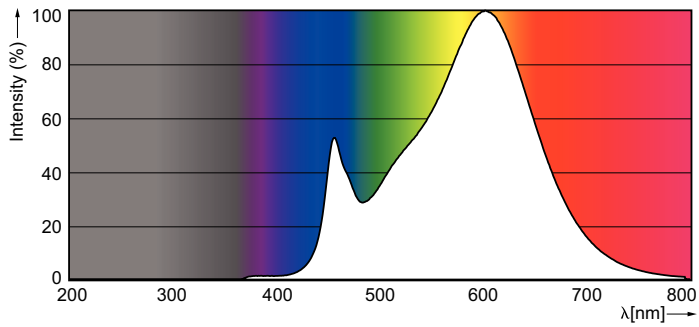

Product data

General Information	
Cap-Base	GU10 [GU10]
RoHS mark	RoHS mark
Nominal Lifetime (Nom)	15000 h
Switching Cycle	50000X
Technical Type	3.5-35W
Light Technical	
Color Code	830 [CCT of 3000K]
Beam Angle (Nom)	36 °
Luminous Flux (Nom)	265 lm
Luminous Flux (Rated) (Nom)	265 lm
Luminous Intensity (Nom)	565 cd
Color Designation	White (WH)
Rated Beam Angle	36 °
Correlated Color Temperature (Nom)	3000 K
Luminous Efficacy (rated) (Nom)	75.00 lm/W
Color Consistency	<6
Color Rendering Index (Nom)	80
LLMF At End Of Nominal Lifetime (Nom)	70 %
Luminous Flux in 90° Cone (Rated)	265 lm

Material Nr. (12NC)	929001217902
Net Weight (Piece)	0.038 kg

Dimensional drawing

GU10 230V 4W-35W 260lm 60D 3000K GU10 ND

Product	D	C
Corepro LEDspot 3.5-35W GU10 830 36D	50 mm	54 mm

Photometric data

CorePro LEDspotMV 35W GU10 830 36D CLA