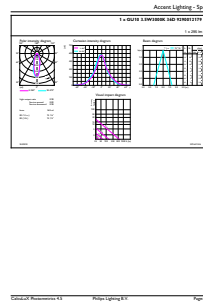

Product data

General Information	
Cap-Base	GU10 [GU10]
RoHS mark	RoHS mark
Nominal Lifetime (Nom)	15000 h
Switching Cycle	50000X
Technical Type	3.5-35W
Light Technical	
Color Code	830 [CCT of 3000K]
Beam Angle (Nom)	36 °
Luminous Flux (Nom)	265 lm
Luminous Flux (Rated) (Nom)	265 lm
Luminous Intensity (Nom)	565 cd
Color Designation	White (WH)
Rated Beam Angle	36 °
Correlated Color Temperature (Nom)	3000 K
Luminous Efficacy (rated) (Nom)	75.00 lm/W
Color Consistency	<6
Color Rendering Index (Nom)	80
LLMF At End Of Nominal Lifetime (Nom)	70 %
Luminous Flux in 90° Cone (Rated)	265 lm

Material Nr. (12NC)	929001217902
Net Weight (Piece)	0.038 kg

Dimensional drawing

GU10 230V 4W-35W 260lm 60D 3000K GU10 ND

Product	D	C
Corepro LEDspot 3.5-35W GU10 830 36D	50 mm	54 mm

Photometric data

CorePro LEDspotMV 35W GU10 830 36D CLA