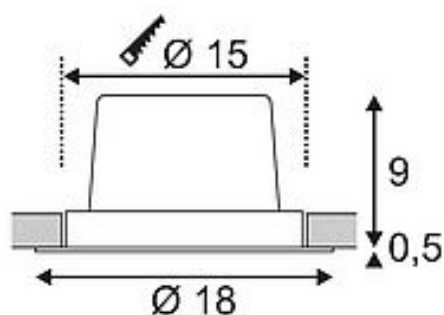

SLV NEW TRIA 1 SET recessed fitting

LED, 2700K, round, white, 30°, 29W incl. driver, clip springs

Article number	114261
Feed-in capability	No
Lamp included	No
Installation diameter	15 cm
Installation depth	10 cm
Tilt range	20 Degree
Rotation range	360 Degree
Height	9.5 cm
Diameter	18 cm
Net weight	0.88 kg
Gross weight	1.051 kg
Voltage	100-240V ~50/60Hz sec. 700mA
Protection class	I
Beam angle	30 Degree
Average lifespan	30000 Hours
Colour temperature	2700 Kelvin
Colour rendering index	80
Luminous flux	2275 lm
Energy efficiency class	A++
Way of mounting	Recessed mounted / Ceiling recessed
Colour	white
Form	round
Light distribution type 1	direct
Light distribution type 2	rotational symmetric
Material	Aluminium