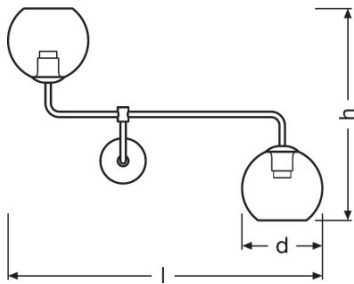

TECHNICAL DATA

Electrical data

Operating mode	Mains voltage
Nominal voltage	220...240 V
Mains frequency	50/60 Hz

Dimensions & weight

Length	800.0 mm
Diameter	200.0 mm
Height	516.0 mm
Product weight	1320.00 g