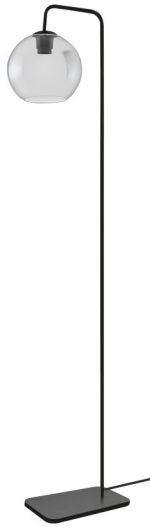

PRODUCT DATASHEET

1906 GLOBE FLOOR 320x200x1550 Glass Smoke

Vintage 1906 Globe | Indoor smoke glass luminaires, vintage style, E27 socket, globe design

AREAS OF APPLICATION

- Living areas (living rooms, dining rooms, bedrooms etc.)
- Bars, restaurants

PRODUCT BENEFITS

- Adjustable appearance thanks to use of separate available E27 lamp shapes
- Easy and quick installation

PRODUCT FEATURES

- Smoke glass lamp shade in globe design
- Special vintage appearance when combined with 1906 LED or halogen lamps
- Luminaire family for various application areas

TECHNICAL DATA

Electrical data

Operating mode	Mains voltage
Nominal voltage	220...240 V
Mains frequency	50/60 Hz

Dimensions & weight

Length	300.0 mm
Diameter	200.0 mm
Height	1540 mm
Product weight	2800.00 g
Cable length	1800 mm

Colors & materials

Body material	Glass
Housing color	Smoke-grey
Product color	Smoke-grey
Housing color	Smoke-grey
Cover material	Glass

Temperatures & operating conditions

Ambient temperature range	-20...+40 °C
----------------------------------	--------------