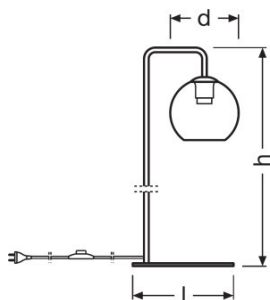

TECHNICAL DATA

Electrical data

Operating mode	Mains voltage
Nominal voltage	220...240 V
Mains frequency	50/60 Hz

Dimensions & weight

Length	300.0 mm
Diameter	200.0 mm
Height	1540 mm
Product weight	2800.00 g
Cable length	1800 mm