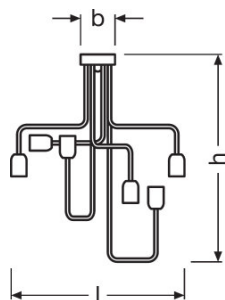

TECHNICAL DATA

Electrical data

Operating mode	Mains voltage
Nominal voltage	220...240 V
Mains frequency	50/60 Hz

Dimensions & weight

Length	534.0 mm
Width	100.0 mm
Height	610.0 mm
Product weight	1350.00 g