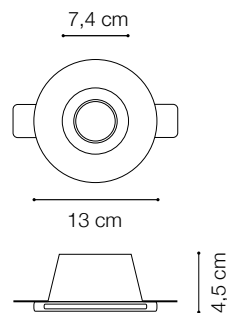

Code	139012
Item name	SAMBA ROUND D90
Insulation class	Class II
IP	20
Power	GU10 max 1 x 50W
Bulb LED included	No
Net Weight	0,340 Kg
Volume	0,0022 m ³
Base / Hole	ø 12 cm

Code	150130
Item name	SAMBA ROUND D74
Insulation class	Class II
IP	20
Power	GU10 max 1 x 35W
Bulb LED included	No
Net Weight	0,450 Kg
Volume	0,0032 m ³
Base / Hole	ø 13 cm

ideal lux | Samba

DOWNLIGHT

Code	150307
Item name	SAMBA ROUND D60
Insulation class	Class II
IP	20
Power	GU10 max 1 x 35W
Bulb LED included	No
Net Weight	0,230 Kg
Volume	0,0018 m ³
Base / Hole	ø 10 cm