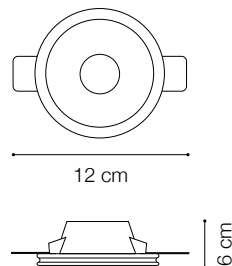

Code	139012
Item name	SAMBA ROUND D90
Insulation class	Class II
IP	20
Power	GU10 max 1 x 50W
Bulb LED included	No
Net Weight	0,340 Kg
Volume	0,0022 m ³
Base / Hole	ø 12 cm

Code	150130
Item name	SAMBA ROUND D74
Insulation class	Class II
IP	20
Power	GU10 max 1 x 35W
Bulb LED included	No
Net Weight	0,450 Kg
Volume	0,0032 m ³
Base / Hole	ø 13 cm

ideal lux | Samba

DOWNLIGHT

Code	150307
Item name	SAMBA ROUND D60
Insulation class	Class II
IP	20
Power	GU10 max 1 x 35W
Bulb LED included	No
Net Weight	0,230 Kg
Volume	0,0018 m ³
Base / Hole	ø 10 cm