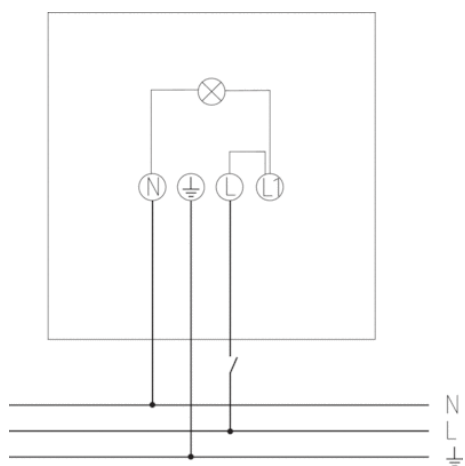

theLeda B30L BK

Article number: 1020686

Description

- LED spotlight 30 W
- Suitable for outdoor use
- Flexible extension options thanks to optional module with motion detector including switch output or light sensor incl. switch output
- Spotlight can be turned by 360°
- Not dimmable

Technical data

Operating voltage	230 V AC
Frequency	50 Hz
Colour	Black
Switching output	Light
Installation type	Wall installation
LED output (lighting current)	2050 lm
Colour temperature	5000 - 5600 K
Installation height	2 – 4 m
Remote controlled	–
Ambient temperature	-20 °C ... +40 °C
Protection class	I
Type of protection	IP 65

Connection example

This luminaire contains built-in LED lamps.

The lamps cannot be changed in the luminaire.

Theben AG theLeda B
874/2012

Article number: 1020686

Scale drawings

Accessories

Motion module theLeda B BK

- Article number: 9070761
Details ▶ www.theben.de

Light module theLeda B WH

- Article number: 9070763
Details ▶ www.theben.de

Product selection

Channel	Detection angle	Colour	Type	Article number
Light		White	theLeda B30L WH	1020685
Light		Black	theLeda B30L BK	1020686