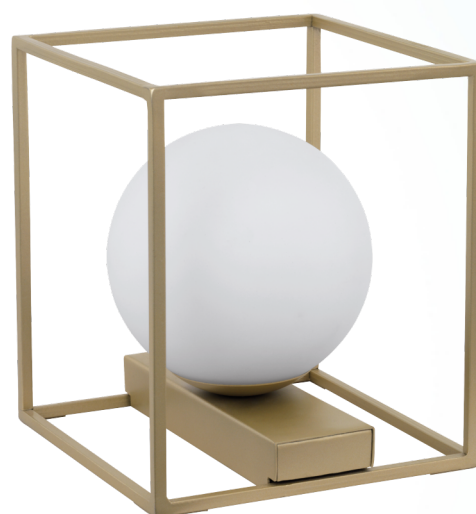

97794 VALLASPRA

General Information

Material number	97794
Type	table light
Product segment	Indoor
Theme	sonstige / nicht zuordenbar

Dimensions

Article Height (in mm)	190
Article Width (in mm)	165
Article Length (in mm)	165
Net Weight	1.319 Kilogram

Material & Colour

Enclosure Material	steel
Enclosure Colour	champagne
Cable Colour	ZZKABFA_TR
Glass/Shade Material	glass opal-matt
Glass/Shade Colour	white

Functionality

Switch Type	in-line switch
Battery	No