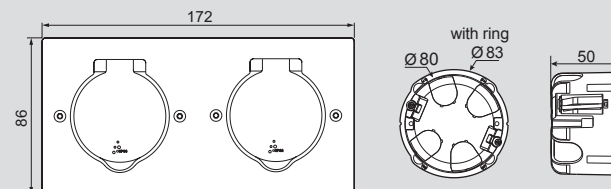

Floor sockets

Installation in concrete or technical floor

Dimensions

Single sockets

Double sockets

Technical characteristics

Protection index

IP 44/ IK 08 : closed flap
 Cover open at 180°