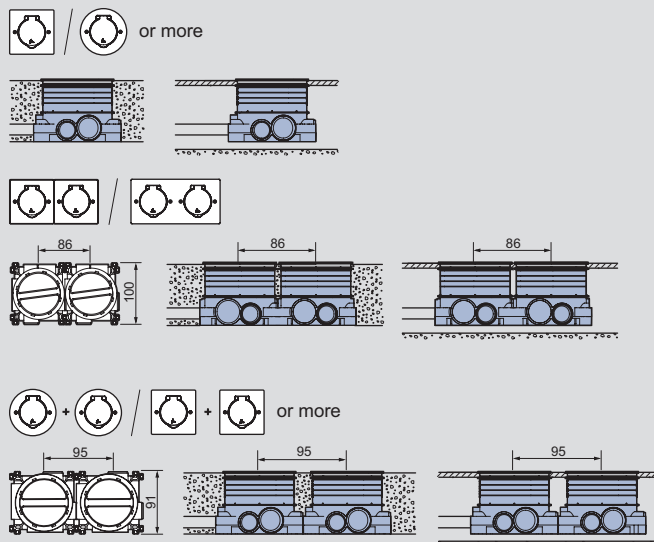

Floor sockets

Installation in concrete or technical floor