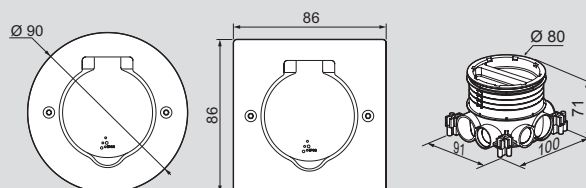

Dimensions

Single sockets