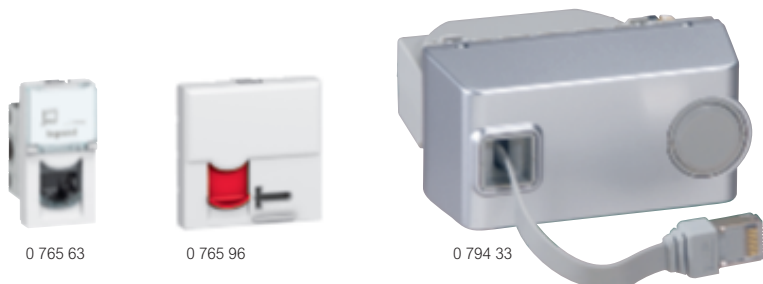

Legrand cabling system, LCS³ cat. 6

RJ 45 sockets - Mosaic™

Can be integrated in any support
 Mechanisms to be equipped with support frames and plates
 Equipped with connectors with quick toolless connection
 Take single-core cables from AWG 22 up to AWG 26, and AWG 26 multicore cables T568A and B marking with colour codes
 Compliant with ISO/IEC 11 801, EN 50173 and ANSI/TIA 568 standards