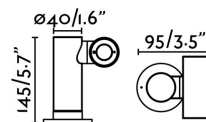

### Specifications

**Bulb:** COB LED 6W 3000K 30° 500LM

**Bulb included:** No

**Transformer:** Driver

**Transformer included:** Yes

**Voltage:** 220-240V

**IP:** 65

**Class:** I

**Material:** Aluminium and transparent glass

**Designer:**

**Length:** 119 mm

**Net Width:** 64 mm

**Height:** 210 mm

**Net Weight:** 0.62 kg

**Volume:** 0.00186 m3

8421776166387