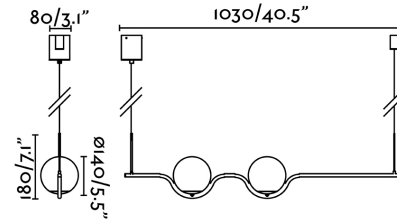

### Specifications

<b>Bulb:</b>	LED 2x6W 2700K 1200 Lm
<b>Bulb included:</b>	Yes
<b>Transformer:</b>	Driver
<b>Transformer included:</b>	Yes
<b>Voltage:</b>	100-240V
<b>IP:</b>	20
<b>Class:</b>	I
<b>Material:</b>	Metal with an opal glass diffuser
<b>Designer:</b>	NAHTRANG
<b>Length:</b>	1030 mm
<b>Net Width:</b>	80 mm
<b>Height:</b>	180 mm
<b>Net Weight:</b>	3.40 kg
<b>Volume:</b>	0.04745 m3