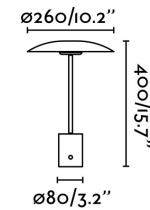

Designer: XJER STUDIO

Length: 260 mm

Net Width: 260 mm

Height: 400 mm

Diameter: 260 Ø

Net Weight: 1.12 kg

Volume: 0.04858 m3

8421776144668