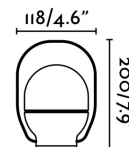

Specifications

Bulb:	LED 3W 3000K 1W -15H / 2W-10H / 3W 5H RECARGA 3/4 HORAS
Bulb included:	Yes
Transformer:	Driver
Transformer included:	Yes
Voltage:	
Operating Frequency:	
IP:	20
Class:	III
Material:	Polycarbonate and wood
Designer:	NAHTRANG
Recommended bulb:	
Length:	118 mm
Height:	200 mm
Net Weight:	0.32 kg
Volume:	0.00561 m3