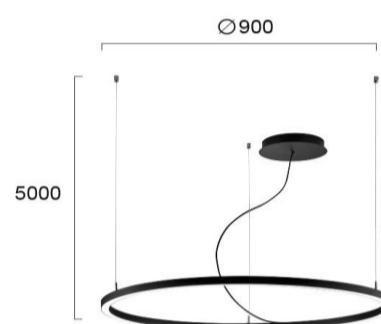

Product Datasheet

Code	4224100
Description	Suspended Light Black D:900 Verdi
Family	VERDI
Type	PENDANT
Type of Lamp	LED module
Watt	46W
Volt	220-240 VAC
Hertz	50-60 Hz
Class	Class I
IP	IP20
Environment	Indoor
Color	BLACK
Material	ALUMINIUM
Length	D:900
Height	H:5000
Width	
Kelvin	3000K
Lumen	2641 Lm
Beam Angle	Beam Angle 110* / CRI 84
Dimmable	Non-Dimmable