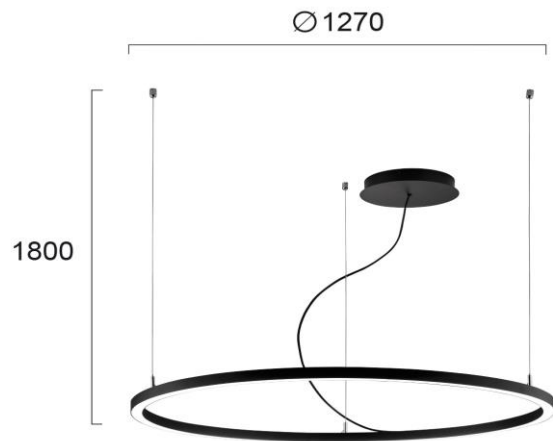

Product Datasheet

Code	4224100
Description	Suspended Light Black D:900 Verdi
Family	VERDI
Type	PENDANT
Type of Lamp	LED module
Watt	46W
Volt	220-240 VAC
Hertz	50-60 Hz
Class	Class I
IP	IP20
Environment	Indoor
Color	BLACK
Material	ALUMINIUM
Length	D:900
Height	H:5000
Width	
Kelvin	3000K
Lumen	2641 Lm
Beam Angle	Beam Angle 110* / CRI 84
Dimmable	Non-Dimmable

VIOKEF LIGHTING

Filiati Str, P.O Box28 Gr 19441 Koropi Greece

T: +302106626495 E: inquiry@viokef.com W: www.viokef.com

Product Datasheet

Code	4224200
Description	Pendant Lamp Black D:1270 Verdi
Family	VERDI
Type	PENDANT
Type of Lamp	LED MODULE
Watt	61W
Volt	220-240 VAC
Hertz	50-60 Hz
Class	I
IP	IP20
Environment	INDOOR
Color	BLACK
Material	ALUMINIUM
Length	D:1270
Height	H:1800
Width	
Kelvin	3000K
Lumen	4100 Lm
Beam Angle	CRI>80
Dimmable	NON-DIMMABLE