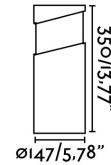

Specifications

Bulb:	1X E27 MAX 15W LED
Bulb included:	No
Transformer:	Driver
Transformer included:	No
Voltage:	100-240V
IP:	65
Class:	I
Material:	Cement and opal glass diffuser
Designer:	ALEX & MANEL LLUSCÀ
Height:	350 mm
Diameter:	147 Ø
Net Weight:	6.10 kg
Volume:	0.02270 m3