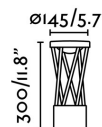

Specifications

Bulb:	SMD LED 10W 3000K 500IM
Bulb included:	Yes
Transformer:	Driver
Transformer included:	Yes
Voltage:	100-240V
IP:	65
Class:	I
Material:	Aluminium and polycarbonate diffuser
Designer:	ESTUDI RIBAUDÍ
Height:	302 mm
Diameter:	144 Ø
Net Weight:	1.38 kg
Volume:	0.00698 m3