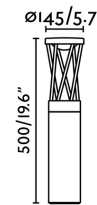

TWIST LED Dark grey beacon lamp

Ref. 71287

TWIST is an outdoor lighting series designed by Estudi Ribaudí. This beacon lamp has a framed body that plays with light and shadow, perfect for lighting terraces or gardens.

Specifications

Bulb:	SMD LED 10W 3000K 500LM
Bulb included:	Yes
Transformer:	Driver
Transformer included:	Yes
Voltage:	100-240V
IP:	65
Class:	I
Material:	Aluminium and polycarbonate diffuser
Designer:	ESTUDI RIBAUDÍ
Height:	500 mm
Diameter:	144 Ø
Net Weight:	1.70 kg
Volume:	0.01485 m3