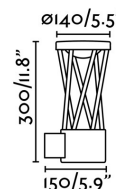

## TWIST LED Dark grey wall lamp

Ref. 71285

TWIST is an outdoor lighting series designed by Estudi Ribaudí. This wall lamp has a framed body that plays with light and shadow, perfect for lighting terraces or gardens.

### Specifications

<b>Bulb:</b>	SMD LED 10W 3000K 350LM
<b>Bulb included:</b>	Yes
<b>Transformer:</b>	Driver
<b>Transformer included:</b>	Yes
<b>Voltage:</b>	100-240V
<b>IP:</b>	65
<b>Class:</b>	I
<b>Material:</b>	Aluminium and polycarbonate diffuser
<b>Designer:</b>	ESTUDI RIBAUDÍ
<b>Length:</b>	168 mm
<b>Net Width:</b>	170 mm
<b>Height:</b>	300 mm
<b>Net Weight:</b>	1.58 kg
<b>Volume:</b>	0.00774 m3