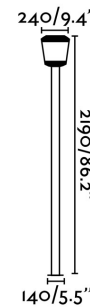

PLAZA LED Pole lamp

Ref. 75607

PLAZA is a modern pole lamp for terraces and gardens that uses LED technology. The lantern is 220 in high and made from metal with a transparent polycarbonate diffuser.

Specifications

Designer:

Length: 240 mm

Net Width: 240 mm

Height: 240 mm

Net Weight: 2.72 kg

Volume: 0.03005 m3

8421776168138