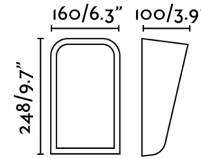

MASK White wall lamp

Ref. 71282

MASK is an outdoor wall lamp that is modern in style and has a square body designed by Lucid. Thanks to the high quality of the aluminium and the surface protection treatments applied to it, it can bear the most extreme climate and atmospheric conditions, also near the sea. You can find it in black. 15 year warranty MASK has a 15 year anti-corrosion warranty on the light casing. Consult all the conditions on this website.

Specifications

Bulb:	SMD LED 15W 3000K
Bulb included:	Yes
Transformer:	Driver
Transformer included:	Yes
Voltage:	100-240V
IP:	65
Class:	I
Material:	Aluminium and opal glass diffuser
Designer:	LUCID PRODUCT DESIGN
Length:	254 mm
Net Width:	164 mm
Height:	100 mm
Volume:	0.00682 m3