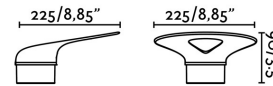

Specifications

Bulb:	COB LED 18W 3000K 1120LM
Bulb included:	Yes
Transformer:	Driver
Transformer included:	Yes
Voltage:	100-240V
IP:	65
Class:	I
Material:	Aluminium and opal glass diffuser
Designer:	ESTUDI RIBAUDÍ
Height:	110 mm
Diameter:	225 Ø
Net Weight:	1.20 kg
Volume:	0.00588 m3