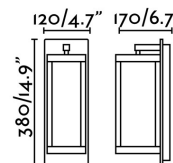

Length: 170 mm

Net Width: 120 mm

Height: 380 mm

Net Weight: 2.25 kg

Volume: 0.01790 m3

8421776147232