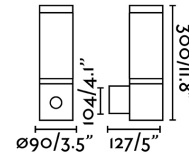

Specifications

Bulb:	SMD LED 9W 3000-6000K CON CAMARA WIFI
Bulb included:	Yes
Transformer:	Driver
Transformer included:	Yes
Voltage:	220-240V
IP:	54
Class:	I
Material:	Aluminium and polycarbonate diffuser
Designer:	
Length:	127 mm
Net Width:	90 mm
Height:	300 mm
Volume:	0.00540 m3