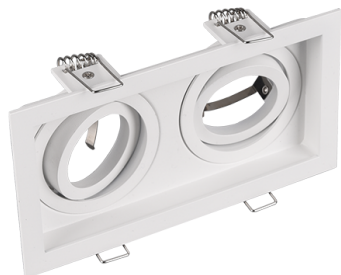

Recessed lighting

KENAI – 651600231

excl. 2x GU10 · max. 15W

- **Sleuable**
- **Ceiling mounting**
- **IP20**
- **Lamp(s) not included**

The secret of TRIO recessed luminaires is: timeless, flexible, design-orientated! With the right recessed lights, stylish accents can be set and an atmospheric ambience created. The swivelling recessed spotlights in the KENAI range can be used in a variety of ways - whether as ambient lighting or for targeted accentuation of selected areas. The light source is interchangeable, giving you the option of choosing your personal favourite from switchable and dimmable light sources for wide-area or directional light. The design is timeless and blends easily into a variety of interior styles. The KENAI recessed spotlight measures 170 x 90 mm and requires an installation depth of at least 110 mm. White matt luminaire design is absolutely on trend and blends wonderfully into modern living spaces. For energy-saving lighting, it is recommended to use an LED illuminant. These are an optimal alternative to conventional halogen lamps and stand for a high quality of light and energy savings of up to 80%. In addition, LED lamps help you benefit from a long service life, low heat generation and at the same time protect the environment.

Material construction

Metal · White mat

Product dimensions

Width: 17cm
Height: 10cm
Depth: 9cm
mounting depth: 11cm
ceiling cut-out: 16,5cm
Weight: 0,3kg

Technical data

Light source: excl. 2x GU10 · max. 15W

Packaging dimensions & weight

Quantities: 1

Width: 18cm
Height: 11cm
Depth: 7cm
Weight: 0,4kg