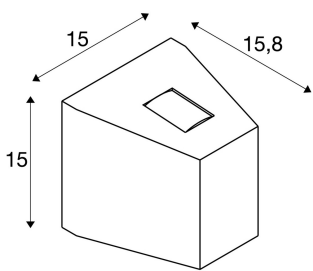

OUT-BEAM

outdoor wall light, LED, 3000K, beam up/flood down, anthracite

The OUT BEAM series LED wall light, available in single-headed and double-headed versions, was designed especially as an architectural accent illumination. The LED light sources lie opposite each other and are covered by glass, they produce a narrow and a wide beam respectively and thus create the special up/down effect. Thanks to its IP44 protection class, the luminaire is suitable for outdoor use. The electrical connection of the luminaire is made directly to the 230V mains supply thanks to the built-in LED driver. The OUT BEAM series also includes wall lights for halogen lamps.

TECHNICAL DATA

Item no.:	229665
Lamps included	0
Number of different light outlets	2
Primary nominal voltage	120-277V ~50/60Hz mA/V
Secondary power / secondary voltage	500 mA/V
Width	15.0 cm
Height	15.0 cm
Depth	15.8 cm
Net weight	1.556 kg
Gross weight	1.779 kg
IP Code	IP 44
Safety class	I
Assembly	Surface
Assembly details	Wall
Wattage	18.0 W
Lumen	740 lm
Colour temperature	3000 Kelvin
Beam angle	80 °
Color	anthracite
CRI	>80
Binning	6
Binning 2	6