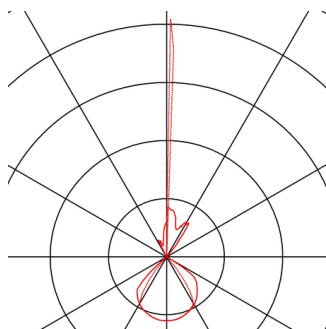

OUT-BEAM

outdoor wall light, LED, 3000K, beam up/flood down, anthracite

The OUT BEAM series LED wall light, available in single-headed and double-headed versions, was designed especially as an architectural accent illumination. The LED light sources lie opposite each other and are covered by glass, they produce a narrow and a wide beam respectively and thus create the special up/down effect. Thanks to its IP44 protection class, the luminaire is suitable for outdoor use. The electrical connection of the luminaire is made directly to the 230V mains supply thanks to the built-in LED driver. The OUT BEAM series also includes wall lights for halogen lamps.

TECHNICAL DATA

Item no.:	229665
Lamps included	0
Number of different light outlets	2
Primary nominal voltage	120-277V ~50/60Hz mA/V
Secondary power / secondary voltage	500 mA/V
Width	15.0 cm
Height	15.0 cm
Depth	15.8 cm
Net weight	1.556 kg
Gross weight	1.779 kg
IP Code	IP 44
Safety class	I
Assembly	Surface
Assembly details	Wall
Wattage	18.0 W
Lumen	740 lm
Colour temperature	3000 Kelvin
Beam angle	80 °
Color	anthracite
CRI	>80
Binning	6
Binning 2	6