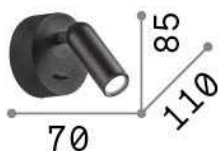

General info

Indoor - Wall lamps

Ean	8021696260600
Item	BEAN AP ROUND BIANCO
Installation	Wall lamps
Guarantee	5 years
Gross weight	0.21 kg
Volume	0.000544 m ³

Technical info

Net weight	0.18 kg
Insulation class	I
Protection index	IP20
Compliance	CE
Operating temperature	0° ~ +40 °C
Full load efficiency	X
Dimmer	NO, On-Off
Power output	100-240 V AC 50/60 Hz Integrated switch button
Power supply	In-built, included Replaceable (by qualified operators only), electronic
Adjustability	vert. 0-90°, orizz. 0-350°

Source info

Integrated source	Integrated LED module
Replaceable source	Replaceable (by qualified operators only)
Power	LED 3 W
Emission	Direct
Max consumption	max 3,00 W
Features LED	LED SMD CREE
CCT LED	3000 K
Duration LED (t. 25°C)	30000 h
CRI	> 80
Light beam	25°
Light beam flux	280 lm
Useful light flux	250 lm
Photobiological risk	2
Bulb included	1 - E14 OLIVA 4W 3000K CRI80 SATIN