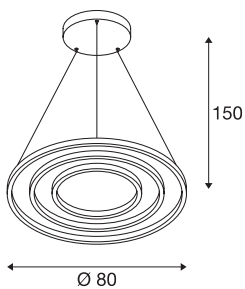

ONE TRIPLE DALI

Indoor LED pendant, black, 3000/4000K

Reduced, modern and elegant, the design of the ONE light family attracts all eyes. With their expected LED lifespan of 30,000, the circular lights are also extremely sustainable. Use the ONE TRIPLE DALI Indoor LED pendant light black for a particularly pleasant, DALI dimmable light that is adjustable in height. With a CRI above 80, it provides natural colour reproduction. The low-maintenance light is equally suitable for the hotel industry and gastronomy as well as for living spaces. When will you test out the benefits of SLV's impressive indoor lights?

TECHNICAL DATA

Item no.	1002913
IP Code	IP 20
Assembly	Surface
Assembly details	Ceiling
Dimmable	Yes
Dimming technology	DALI
Primary nominal voltage	220-240V ~50/60Hz
Secondary power / voltage	1700 mA
Safety class	I
Wattage	64 W
Minimum ambient temperature	-25 °C
Maximum ambient temperature	50 °C
Rated standby power	0.2 W
Level of inrush current	50 A
Duration of inrush current	209 µs
Stroboscopic effect (SVM)	0.05
Lumen	4040 / 4200 lm
Colour temperature	3000/4000 Kelvin
Color	black
CRI	90
LXXBXX data	L70B50
Service life	30000 h

Light Source

916474	
916461	

Risk Group	1
Height	3 cm
Diameter	80 cm
Pendant length	300 cm
Net weight	4.578 kg
Gross weight	7.231 kg
BIG WHITE Page	770