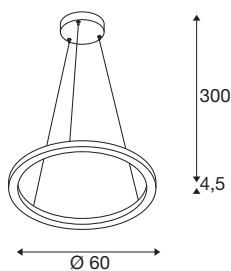

TECHNICAL DATA

Item no.:	1004761
Number of different light outlets	2
Primary nominal voltage	220-240V ~50/60Hz mA/V
Secondary power / secondary voltage	600mA
Pendant length	300 cm
Height	4.5 cm
Diameter	60 cm
Net weight	2.249 kg
Gross weight	4.098 kg
Safety class	I
Assembly	Surface
Assembly details	Ceiling
Dimmable	Yes
Dimming technology	DALI
Wattage	25 W
Lumen	800 / 820 lm
Colour temperature	3000/4000 Kelvin
Beam angle	130 °
Color	black
CRI	90
BIG WHITE Page	121