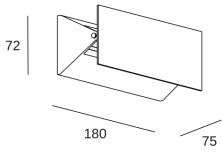

Shape

PX-0359-NEG

Wall fixture IP44 Shape LED 4.5W 3000K Black 114lm

TECHNICAL FEATURES

IP44   90°

Power (W) : 4.5W

Total power consumption of light (W) : 6.3W

Real lumens : 114