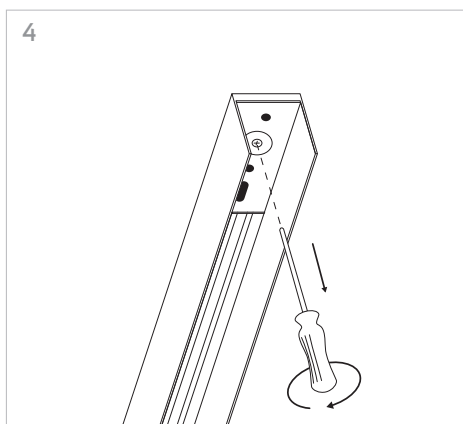

KLIK\_KLAK is a complete range which discreetly steps into residential or commercial environments making light a fundamental part of the whole design project. The system can be applied for several applications (recessed, ceiling mounted or suspended) and thanks to its corner accessories it's suitable for any kind of surface. The availability of several 24V lighting fittings with magnetic fastening completes the system. The lighting fittings which can be installed include: a 15W spot-light, some fixed or adjustable lighting dots and some profiles mounting SMD Led for general lighting.

4 GIUNZIONI LINEARI /  
LINEAR CONNECTIONS

5 GIUNZIONI/CONNECTIONS

Profilo 1mt / Profile 1m

Profilo 2mt / Profile 2m

Legenda/Legend

- soffitto o incasso / ceiling or recessed
- sospensione / suspension