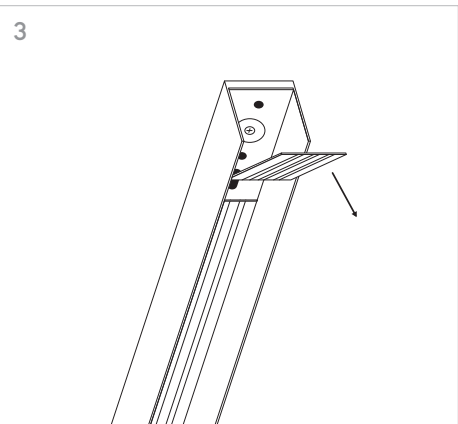

KLIK\_KLAK is a complete range which discreetly steps into residential or commercial environments making light a fundamental part of the whole design project. The system can be applied for several applications (recessed, ceiling mounted or suspended) and thanks to its corner accessories it's suitable for any kind of surface. The availability of several 24V lighting fittings with magnetic fastening completes the system. The lighting fittings which can be installed include: a 15W spot-light, some fixed or adjustable lighting dots and some profiles mounting SMD Led for general lighting.

4 GIUNZIONI LINEARI /  
LINEAR CONNECTIONS

5 GIUNZIONI/CONNECTIONS

Profilo 1mt / Profile 1m

Profilo 2mt / Profile 2m

Legenda/Legend

- soffitto o incasso / ceiling or recessed
- sospensione / suspension