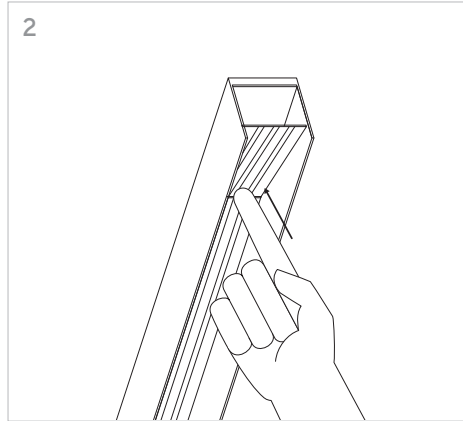

KLIK\_KLAK is a complete range which discreetly steps into residential or commercial environments making light a fundamental part of the whole design project. The system can be applied for several applications (recessed, ceiling mounted or suspended) and thanks to its corner accessories it's suitable for any kind of surface. The availability of several 24V lighting fittings with magnetic fastening completes the system. The lighting fittings which can be installed include: a 15W spot-light, some fixed or adjustable lighting dots and some profiles mounting SMD Led for general lighting.

4 GIUNZIONI LINEARI /  
LINEAR CONNECTIONS

5 GIUNZIONI/CONNECTIONS

Profilo 1mt / Profile 1m

Profilo 2mt / Profile 2m

Legenda/Legend

- soffitto o incasso / ceiling or recessed
- sospensione / suspension