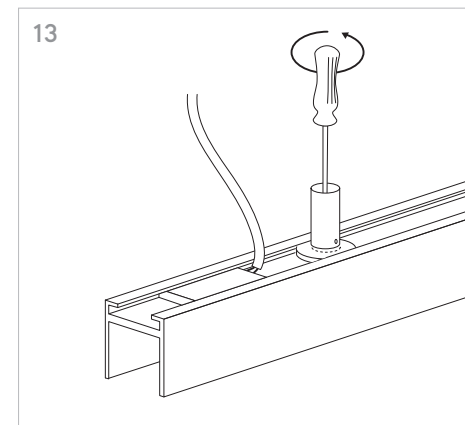

KLIK\_KLAK is a complete range which discreetly steps into residential or commercial environments making light a fundamental part of the whole design project. The system can be applied for several applications (recessed, ceiling mounted or suspended) and thanks to its corner accessories it's suitable for any kind of surface. The availability of several 24V lighting fittings with magnetic fastening completes the system. The lighting fittings which can be installed include: a 15W spot-light, some fixed or adjustable lighting dots and some profiles mounting SMD Led for general lighting.

4 GIUNZIONI LINEARI /  
LINEAR CONNECTIONS

5 GIUNZIONI/CONNECTIONS

Profilo 1mt / Profile 1m

Profilo 2mt / Profile 2m

Legenda/Legend

- soffitto o incasso / ceiling or recessed
- sospensione / suspension