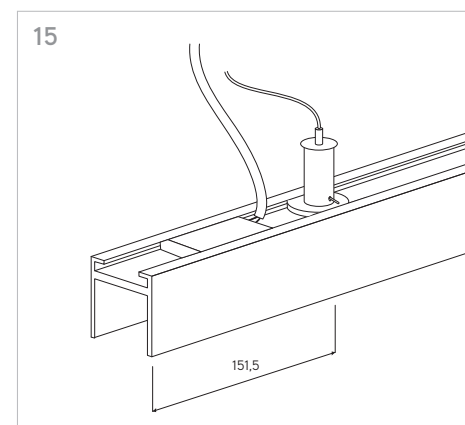

KLIK\_KLAK is a complete range which discreetly steps into residential or commercial environments making light a fundamental part of the whole design project. The system can be applied for several applications (recessed, ceiling mounted or suspended) and thanks to its corner accessories it's suitable for any kind of surface. The availability of several 24V lighting fittings with magnetic fastening completes the system. The lighting fittings which can be installed include: a 15W spot-light, some fixed or adjustable lighting dots and some profiles mounting SMD Led for general lighting.

4 GIUNZIONI LINEARI /  
LINEAR CONNECTIONS

5 GIUNZIONI/CONNECTIONS

Profilo 1mt / Profile 1m

Profilo 2mt / Profile 2m

Legenda/Legend

- soffitto o incasso / ceiling or recessed
- sospensione / suspension