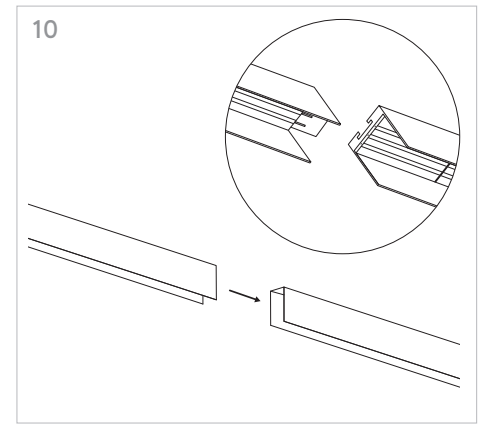

KLIK\_KLAK is a complete range which discreetly steps into residential or commercial environments making light a fundamental part of the whole design project. The system can be applied for several applications (recessed, ceiling mounted or suspended) and thanks to its corner accessories it's suitable for any kind of surface. The availability of several 24V lighting fittings with magnetic fastening completes the system. The lighting fittings which can be installed include: a 15W spot-light, some fixed or adjustable lighting dots and some profiles mounting SMD Led for general lighting.

4 GIUNZIONI LINEARI /  
LINEAR CONNECTIONS

5 GIUNZIONI/CONNECTIONS

Profilo 1mt / Profile 1m

Profilo 2mt / Profile 2m

Legenda/Legend

- soffitto o incasso / ceiling or recessed
- sospensione / suspension