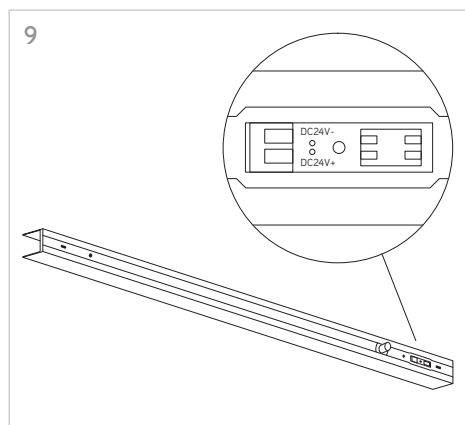

KLIK\_KLAK is a complete range which discreetly steps into residential or commercial environments making light a fundamental part of the whole design project. The system can be applied for several applications (recessed, ceiling mounted or suspended) and thanks to its corner accessories it's suitable for any kind of surface. The availability of several 24V lighting fittings with magnetic fastening completes the system. The lighting fittings which can be installed include: a 15W spot-light, some fixed or adjustable lighting dots and some profiles mounting SMD Led for general lighting.

4 GIUNZIONI LINEARI /  
LINEAR CONNECTIONS

5 GIUNZIONI/CONNECTIONS

Profilo 1mt / Profile 1m

Profilo 2mt / Profile 2m

Legenda/Legend

- soffitto o incasso / ceiling or recessed
- sospensione / suspension