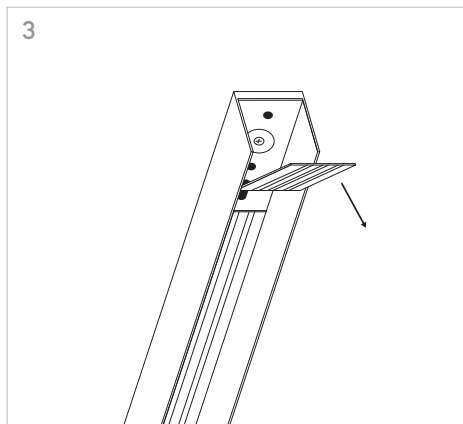

KLIK\_KLAK is a complete range which discreetly steps into residential or commercial environments making light a fundamental part of the whole design project. The system can be applied for several applications (recessed, ceiling mounted or suspended) and thanks to its corner accessories it's suitable for any kind of surface. The availability of several 24V lighting fittings with magnetic fastening completes the system. The lighting fittings which can be installed include: a 15W spot-light, some fixed or adjustable lighting dots and some profiles mounting SMD Led for general lighting.

4 GIUNZIONI LINEARI /  
LINEAR CONNECTIONS

5 GIUNZIONI/CONNECTIONS

Profilo 1mt / Profile 1m

Profilo 2mt / Profile 2m

Legenda/Legend

- soffitto o incasso / ceiling or recessed
- sospensione / suspension