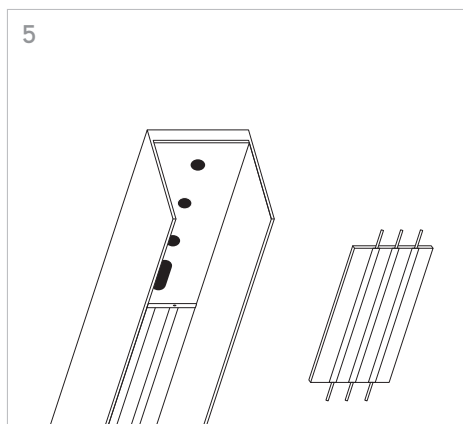

KLIK\_KLAK is a complete range which discreetly steps into residential or commercial environments making light a fundamental part of the whole design project. The system can be applied for several applications (recessed, ceiling mounted or suspended) and thanks to its corner accessories it's suitable for any kind of surface. The availability of several 24V lighting fittings with magnetic fastening completes the system. The lighting fittings which can be installed include: a 15W spot-light, some fixed or adjustable lighting dots and some profiles mounting SMD Led for general lighting.

4 GIUNZIONI LINEARI /  
LINEAR CONNECTIONS

5 GIUNZIONI/CONNECTIONS

Profilo 1mt / Profile 1m

Profilo 2mt / Profile 2m

Legenda/Legend

- soffitto o incasso / ceiling or recessed
- sospensione / suspension