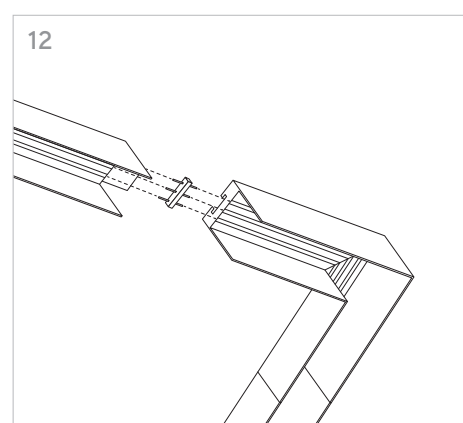

KLIK\_KLAK is a complete range which discreetly steps into residential or commercial environments making light a fundamental part of the whole design project. The system can be applied for several applications (recessed, ceiling mounted or suspended) and thanks to its corner accessories it's suitable for any kind of surface. The availability of several 24V lighting fittings with magnetic fastening completes the system. The lighting fittings which can be installed include: a 15W spot-light, some fixed or adjustable lighting dots and some profiles mounting SMD Led for general lighting.

4 GIUNZIONI LINEARI /  
LINEAR CONNECTIONS

5 GIUNZIONI/CONNECTIONS

Profilo 1mt / Profile 1m

Profilo 2mt / Profile 2m

Legenda/Legend

- soffitto o incasso / ceiling or recessed
- sospensione / suspension