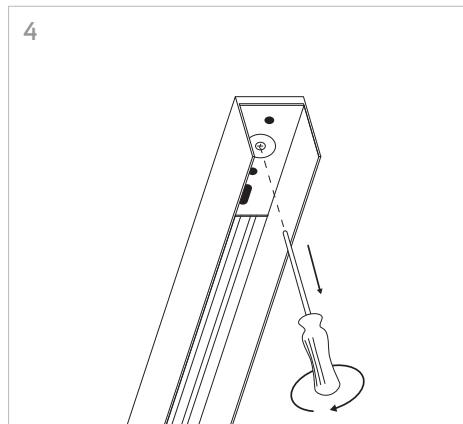

KLIK\_KLAK is a complete range which discreetly steps into residential or commercial environments making light a fundamental part of the whole design project. The system can be applied for several applications (recessed, ceiling mounted or suspended) and thanks to its corner accessories it's suitable for any kind of surface. The availability of several 24V lighting fittings with magnetic fastening completes the system. The lighting fittings which can be installed include: a 15W spot-light, some fixed or adjustable lighting dots and some profiles mounting SMD Led for general lighting.

4 GIUNZIONI LINEARI /  
LINEAR CONNECTIONS

5 GIUNZIONI/CONNECTIONS

Profilo 1mt / Profile 1m

Profilo 2mt / Profile 2m

Legenda/Legend

- soffitto o incasso / ceiling or recessed
- sospensione / suspension