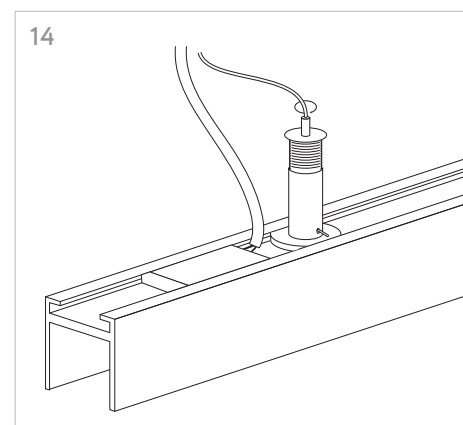

KLIK\_KLAK is a complete range which discreetly steps into residential or commercial environments making light a fundamental part of the whole design project. The system can be applied for several applications (recessed, ceiling mounted or suspended) and thanks to its corner accessories it's suitable for any kind of surface. The availability of several 24V lighting fittings with magnetic fastening completes the system. The lighting fittings which can be installed include: a 15W spot-light, some fixed or adjustable lighting dots and some profiles mounting SMD Led for general lighting.

4 GIUNZIONI LINEARI /  
LINEAR CONNECTIONS

5 GIUNZIONI/CONNECTIONS

Profilo 1mt / Profile 1m

Profilo 2mt / Profile 2m

Legenda/Legend

- soffitto o incasso / ceiling or recessed
- sospensione / suspension