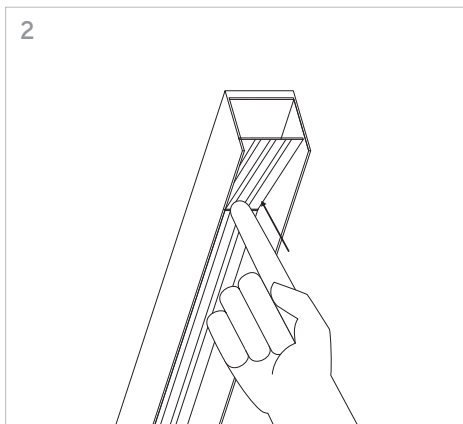

KLIK\_KLAK is a complete range which discreetly steps into residential or commercial environments making light a fundamental part of the whole design project. The system can be applied for several applications (recessed, ceiling mounted or suspended) and thanks to its corner accessories it's suitable for any kind of surface. The availability of several 24V lighting fittings with magnetic fastening completes the system. The lighting fittings which can be installed include: a 15W spot-light, some fixed or adjustable lighting dots and some profiles mounting SMD Led for general lighting.

4 GIUNZIONI LINEARI /  
LINEAR CONNECTIONS

5 GIUNZIONI/CONNECTIONS

Profilo 1mt / Profile 1m

Profilo 2mt / Profile 2m

Legenda/Legend

- soffitto o incasso / ceiling or recessed
- sospensione / suspension