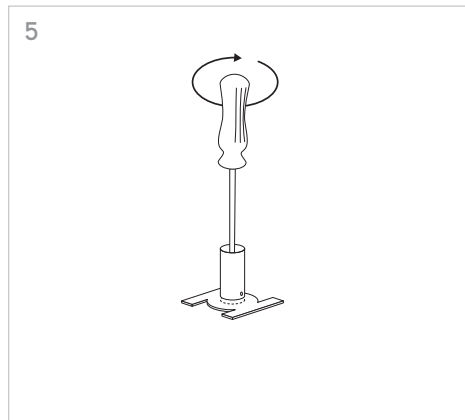

KLIK\_KLAK is a complete range which discreetly steps into residential or commercial environments making light a fundamental part of the whole design project. The system can be applied for several applications (recessed, ceiling mounted or suspended) and thanks to its corner accessories it's suitable for any kind of surface. The availability of several 24V lighting fittings with magnetic fastening completes the system. The lighting fittings which can be installed include: a 15W spot-light, some fixed or adjustable lighting dots and some profiles mounting SMD Led for general lighting.

4 GIUNZIONI LINEARI /  
LINEAR CONNECTIONS

5 GIUNZIONI/CONNECTIONS

Profilo 1mt / Profile 1m

Profilo 2mt / Profile 2m

Legenda/Legend

- soffitto o incasso / ceiling or recessed
- sospensione / suspension