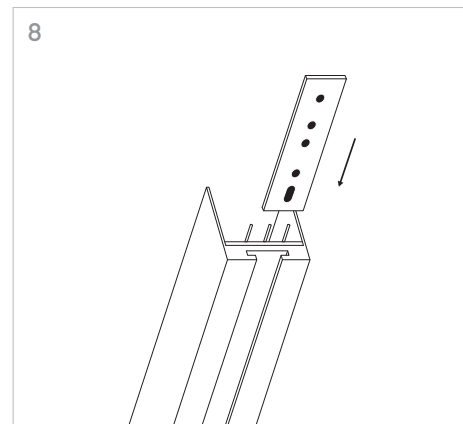

KLIK\_KLAK is a complete range which discreetly steps into residential or commercial environments making light a fundamental part of the whole design project. The system can be applied for several applications (recessed, ceiling mounted or suspended) and thanks to its corner accessories it's suitable for any kind of surface. The availability of several 24V lighting fittings with magnetic fastening completes the system. The lighting fittings which can be installed include: a 15W spot-light, some fixed or adjustable lighting dots and some profiles mounting SMD Led for general lighting.

4 GIUNZIONI LINEARI /  
LINEAR CONNECTIONS

5 GIUNZIONI/CONNECTIONS

Profilo 1mt / Profile 1m

Profilo 2mt / Profile 2m

Legenda/Legend

- soffitto o incasso / ceiling or recessed
- sospensione / suspension