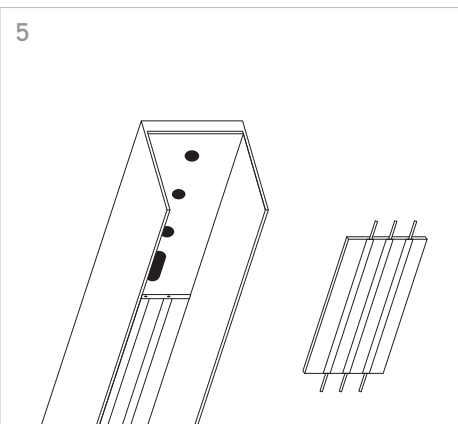

KLIK\_KLAK is a complete range which discreetly steps into residential or commercial environments making light a fundamental part of the whole design project. The system can be applied for several applications (recessed, ceiling mounted or suspended) and thanks to its corner accessories it's suitable for any kind of surface. The availability of several 24V lighting fittings with magnetic fastening completes the system. The lighting fittings which can be installed include: a 15W spot-light, some fixed or adjustable lighting dots and some profiles mounting SMD Led for general lighting.

4 GIUNZIONI LINEARI /  
LINEAR CONNECTIONS

5 GIUNZIONI/CONNECTIONS

Profilo 1mt / Profile 1m

Profilo 2mt / Profile 2m

Legenda/Legend

- soffitto o incasso / ceiling or recessed
- sospensione / suspension