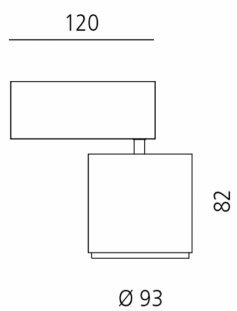

Technical drawings

All measurements are expressed in mm

Code	41178
Finishing	Nero - Black
Beam	36°
W	15
Kelvin	3000 °K
Volt	24V
Led	CREE
Lumen	850
Cri	98
Pf	>0,5
Data sheet	

Certifications