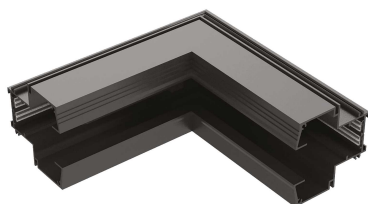

General info

Technical - Accessories

Extruded aluminum linear system compatible with a wide range of lighting fittings with mechanical fixing. It is available in black color and for different kind of installations: ceiling, suspension, or flush in plasterboard ceilings.

Ean	8021696283173
Item	ARCA CORNER RECESSED VERT HORIZ+CONNECTOR BK
Installation	Accessories
Guarantee	5 years
Gross weight	1.38 kg
Volume	-

Technical info

Net weight	1.12 kg
Insulation class	III
Protection index	
Compliance	-
Operating temperature	-
Dimmer	No dimmerable, On-Off
Power output	
Recessed specifications	-
Load resistance	-
Adjustability	-