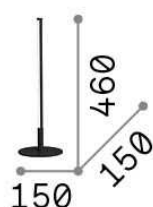

General info

DECORATIVO - Table

Matt varnished metal base and frame. Opal polycarbonate diffuser. PVC electrical cable with socket-power supply. Colors: white or black.

| | |
|--------------|-------------------------|
| Ean | 8021696258881 |
| Item | YOKO TL BIANCO |
| Installation | Table |
| Guarantee | 5 years |
| Gross weight | 1.32 kg |
| Volume | 0.024696 m ³ |

Technical info

| | |
|-------------------------|--|
| Net weight | 0.86 kg |
| Insulation class | II |
| Protection index | IP20 |
| Compliance | - |
| Operating temperature | 0° ~ +40 °C K |
| Dimmer | No dimmerable, On-Off |
| Power output | |
| Power supply | Integrato, incluso SI (solo personale qualificato), elettronico |
| Recessed specifications | - |
| Load resistance | - |
| Adjustability | - |