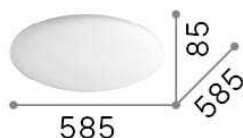

Source info

Integrated source	Integrated LED module
Replaceable source	YES (by qualified operators only)
Power	LED 37,5W
Emission	Diffuse
Max consumption	max 37,50 W
Features LED	LED SMD module
CCT	3000 K
Duration LED (t. 25°C)	17500 h
CRI	> 80
Light beam flux	3300 lm
Useful light flux	2950 lm
Standby power	< 0.50